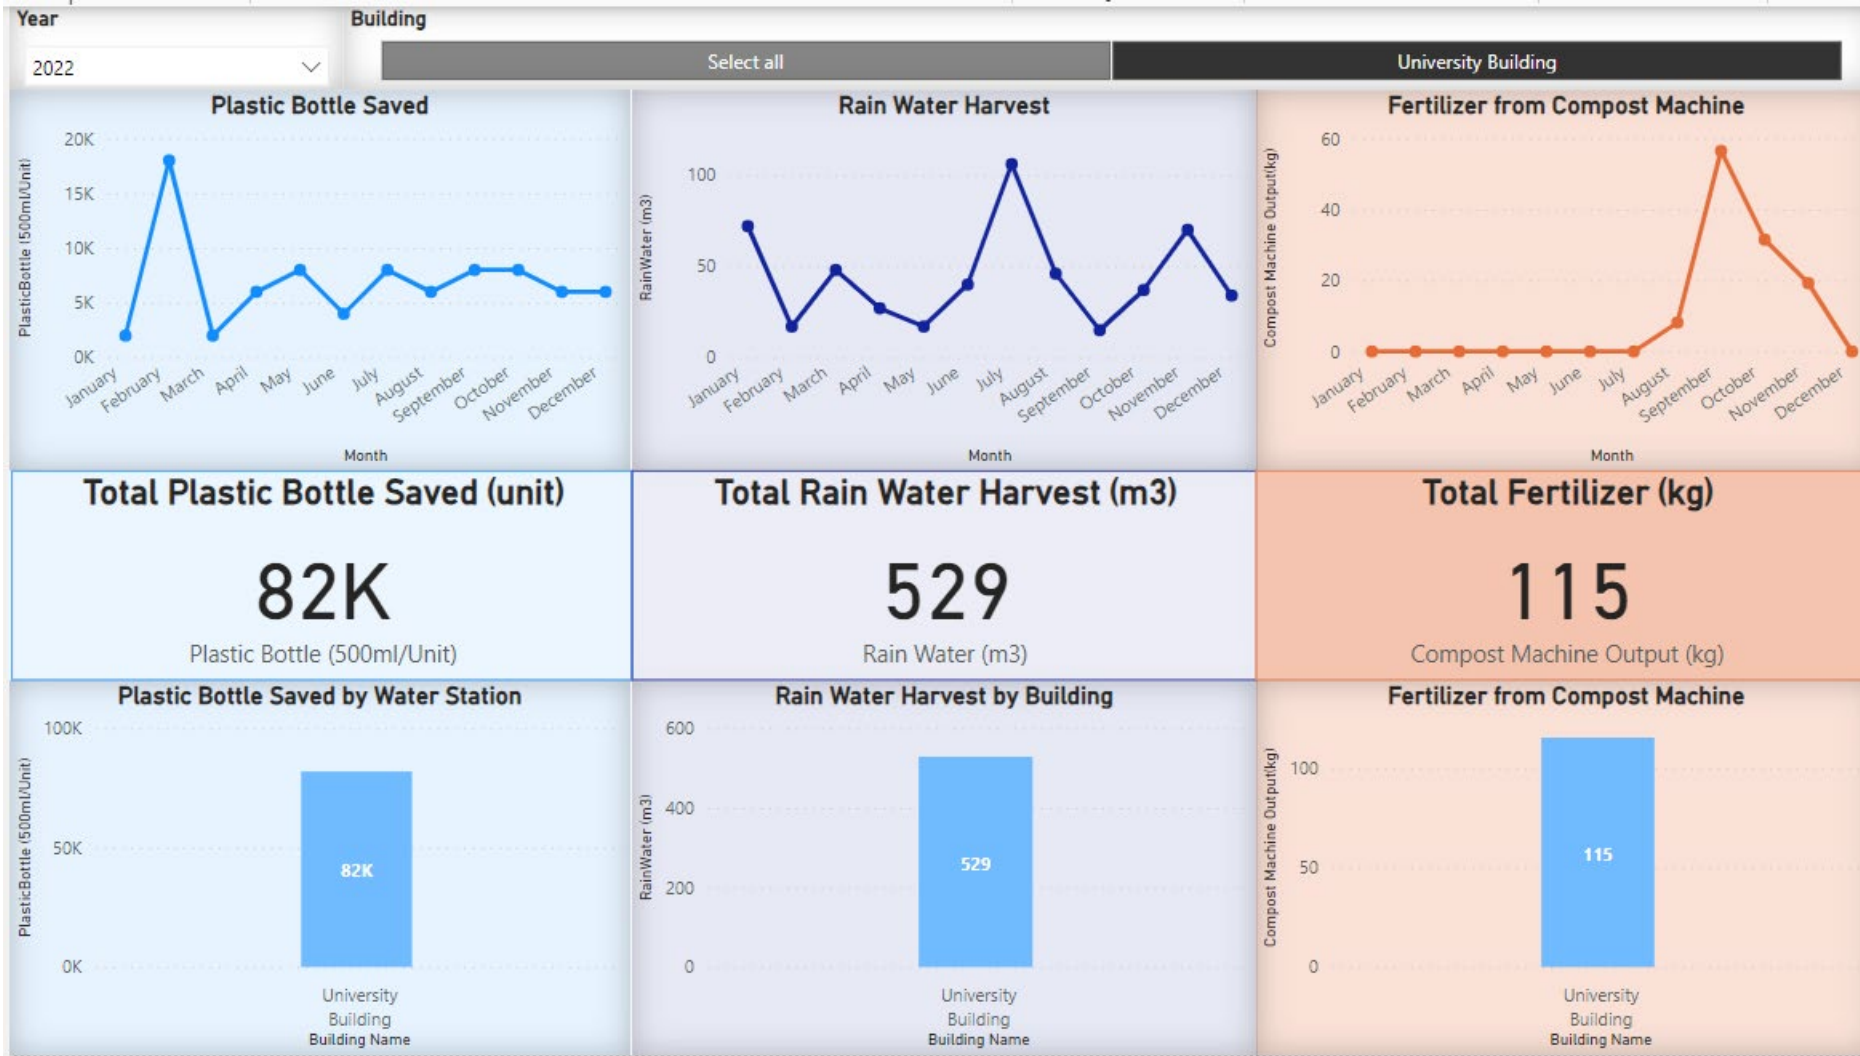

WASTE TRACKER

WASTE TRACKER